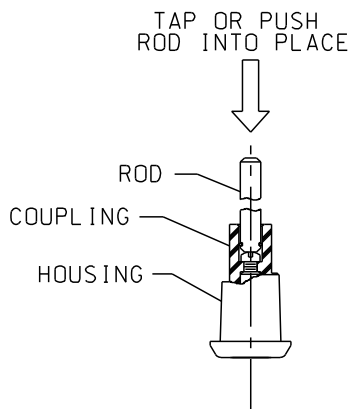

0948C Cylinder Locking Inside Release System

Part Number: 10948C00004

STEP 1

STEP 4

STEP 2

STEP 5

STEP 3

STEP 6