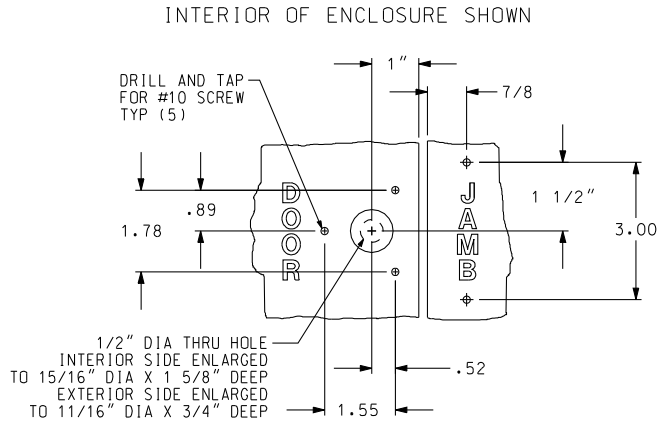

0948C Cylinder Locking Inside Release System

Part Number: 10948C00004

STEP 1

STEP 4

STEP 2

STEP 5

STEP 3

STEP 6