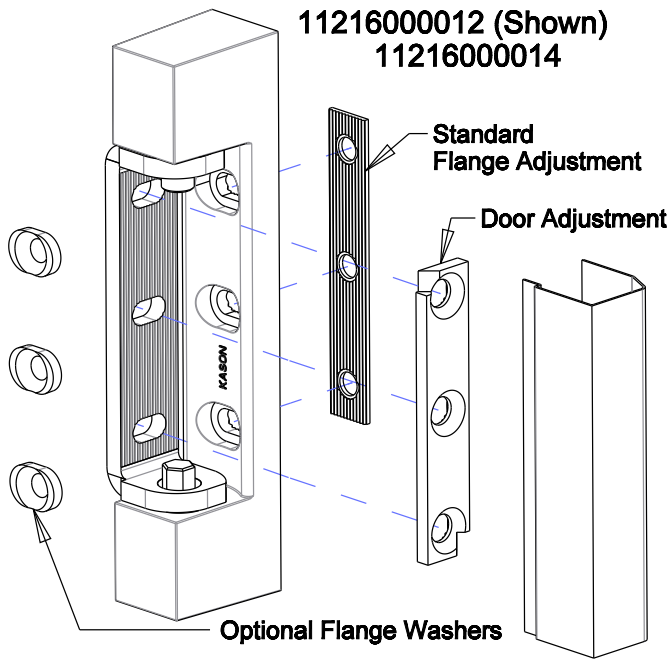

1216 Hinge with Dual Adjustment

Part Number: 11216 *

*Part No:	Description
11216000012	Hinge, Dual Adjustment 1-1/8" Offset
11216000014	Hinge, Dual Adjustment 1-5/8" Offset
11216000027	Spring Cartridge Assembly