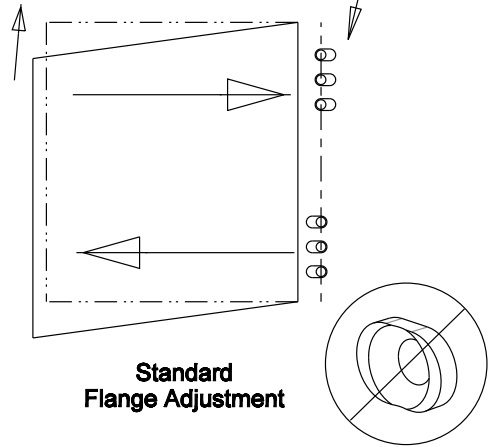

1216 Hinge with Dual Adjustment

Part Number: 11216 *

*Part No:	Description
11216000012	Hinge, Dual Adjustment 1-1/8" Offset
11216000014	Hinge, Dual Adjustment 1-5/8" Offset
11216000027	Spring Cartridge Assembly