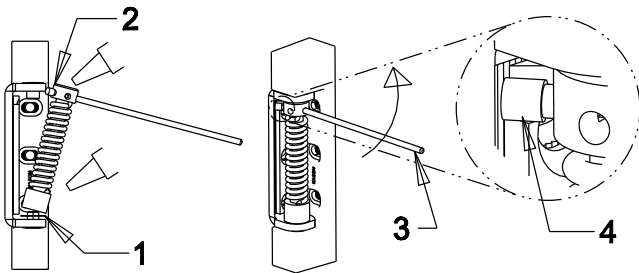

1216 Hinge with Dual Adjustment

Part Number: 11216 *

*Part No:	Description
11216000012	Hinge, Dual Adjustment 1-1/8" Offset
11216000014	Hinge, Dual Adjustment 1-5/8" Offset
11216000027	Spring Cartridge Assembly