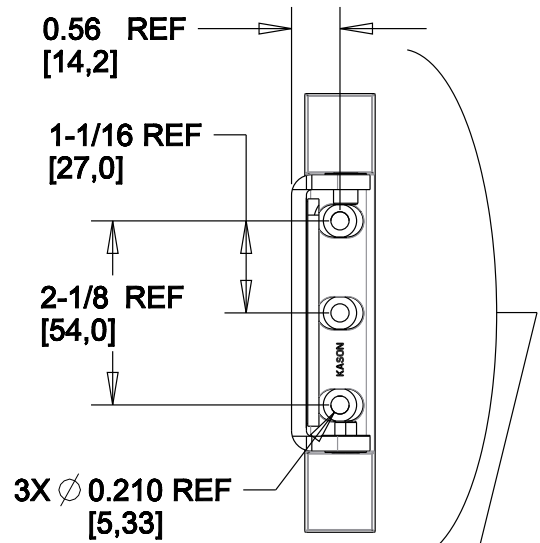

1216 Hinge with Dual Adjustment

Part Number: 11216 *

*Part No:	Description
11216000012	Hinge, Dual Adjustment 1-1/8" Offset
11216000014	Hinge, Dual Adjustment 1-5/8" Offset
11216000027	Spring Cartridge Assembly