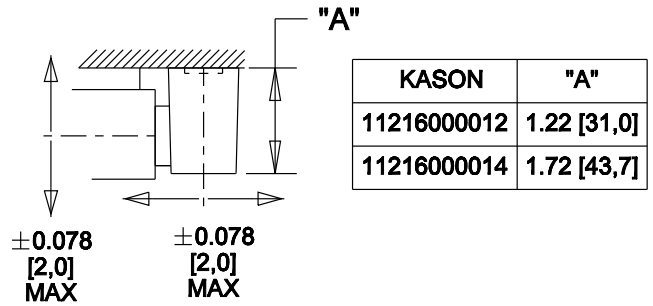

1216 Hinge with Dual Adjustment

Part Number: 11216 *

*Part No:	Description
11216000012	Hinge, Dual Adjustment 1-1/8" Offset
11216000014	Hinge, Dual Adjustment 1-5/8" Offset
11216000027	Spring Cartridge Assembly