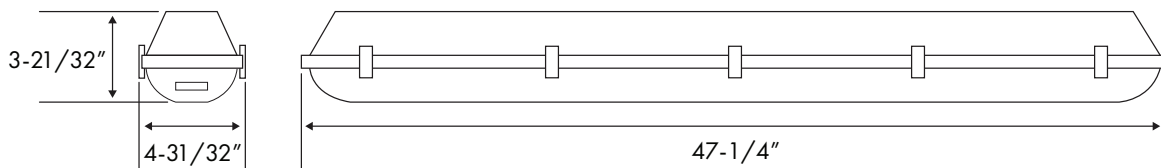

1810JUV LED Fixture

Part Number: 11810JUV*

1810JUV 4' LED Fixture

FEATURES

- Specifically designed for wet and low temperature environments
- Universal input voltage
- Durable polycarbonate enclosure
- Pre-installed surface mount LED strips
- 4550 lumens, 130 lumens/watt (4' model)

*Part No.	Description
11810JUV2440	2' LED Fixture, 120-277 VAC, 4000K
11810JUV4840	4' LED Fixture, 120-277 VAC, 4000K

Note: 11810JUV2440 is special order only.

MATERIALS

- **Housing:** High-impact polycarbonate
- **Latches:** High-impact polycarbonate
- **Lens:** High-impact polycarbonate