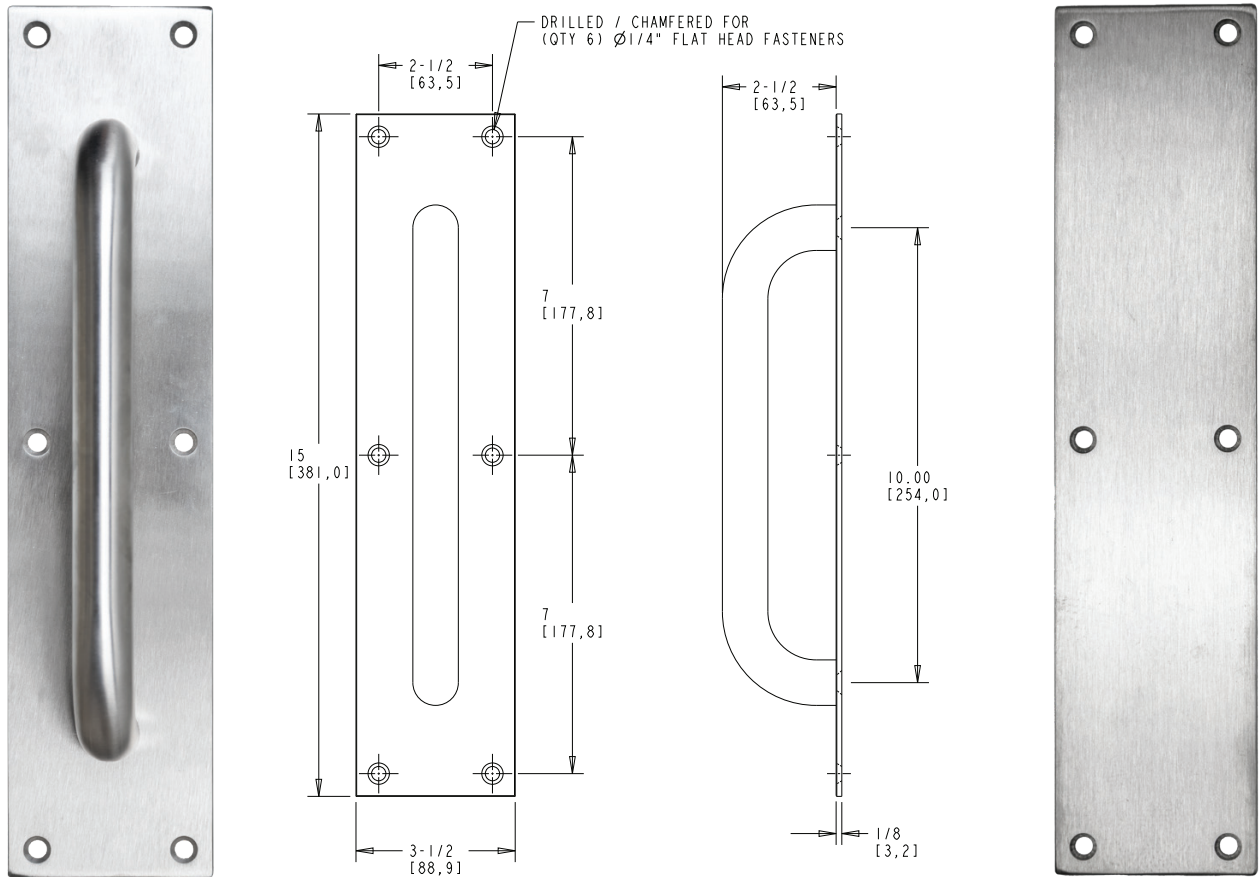

**7808 Handle**

Part Number: 67808000202

**FEATURES**

- Designed for doors
- Ergonomic 1" diameter grip
- Durable for years of maintenance free service
- Easy-to-clean

**MATERIALS**

- **Mounting Plate:** 304 stainless steel, satin finish
- **Tube Handle:** 304 stainless steel, satin finish
- **Tube Insert:** 304 stainless steel

**DESIGN CRITERIA**

- **Temperature Range:**  
-40°F to 500°F (-40°C to 260°C)

Part No.	Description	Qty./Carton	Wgt./Carton
67808000202	Handle	10	25 lb (11.3 kg)
67808000302	Back Plate	25	43 lb (19.5 kg)